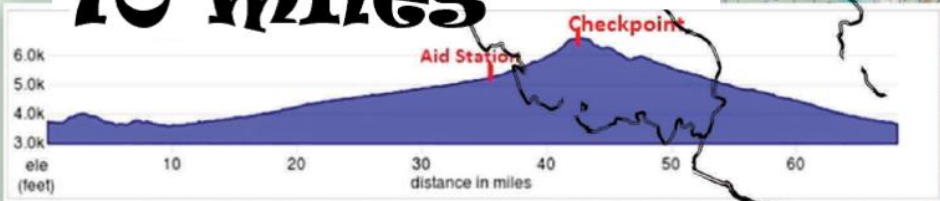

# Pine Island 70 miles

**LEGEND**

- Restrooms
- Food
- Fuel
- Cell Signal
- Phone
- Bail Out Points
- Gold Dust Route
- Tinton Road
- Aid Station
- Checkpoint