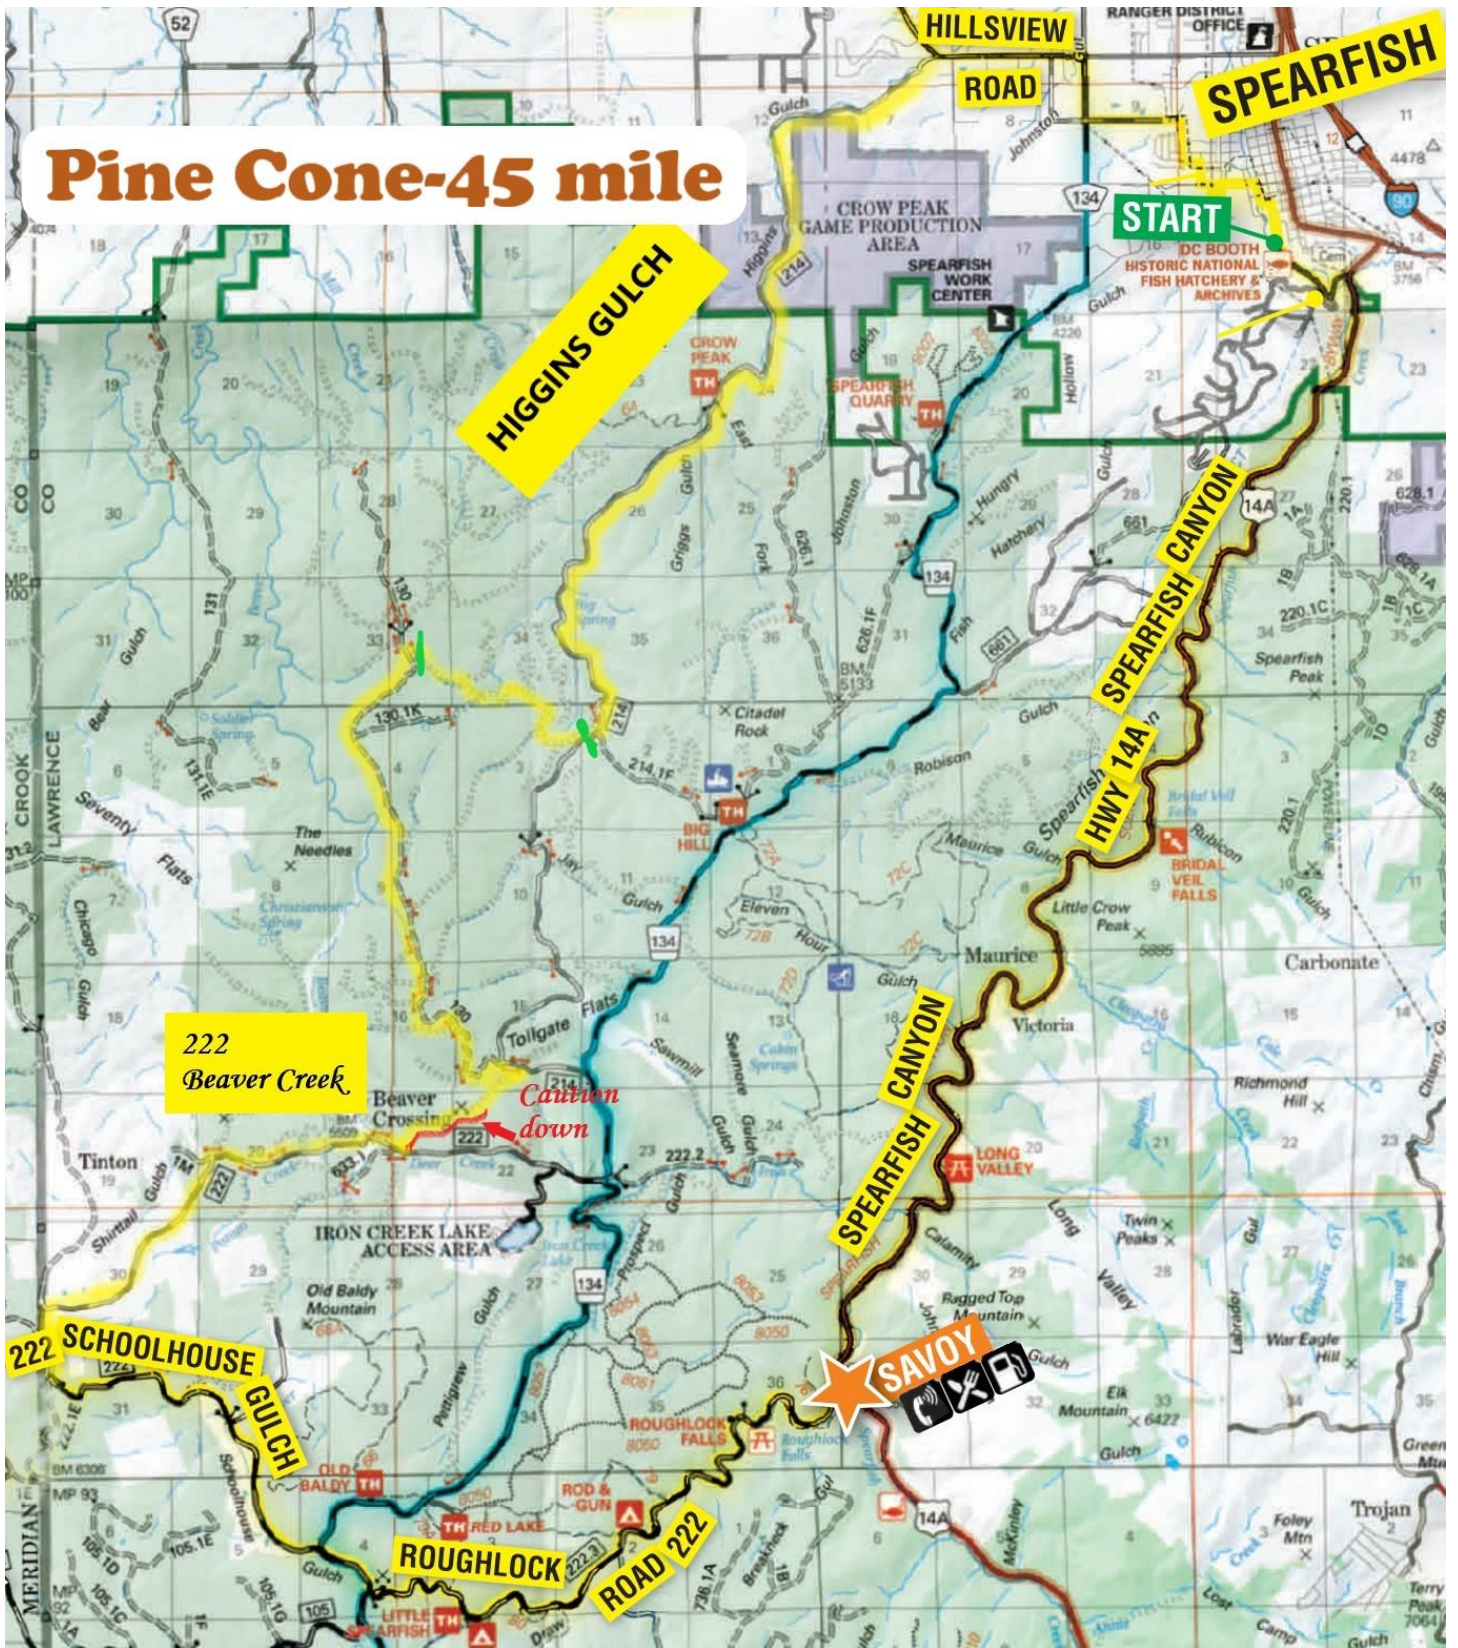

Pine Cone-45 mile

HIGGINS GULCH

SPEARFISH

START

SPEARFISH CANYON
HMY 14A

222
Beaver Creek

Caution
down

222 SCHOOLHOUSE
GULCH

SPEARFISH CANYON

SAVOY

ROUGHLOCK
ROAD 222