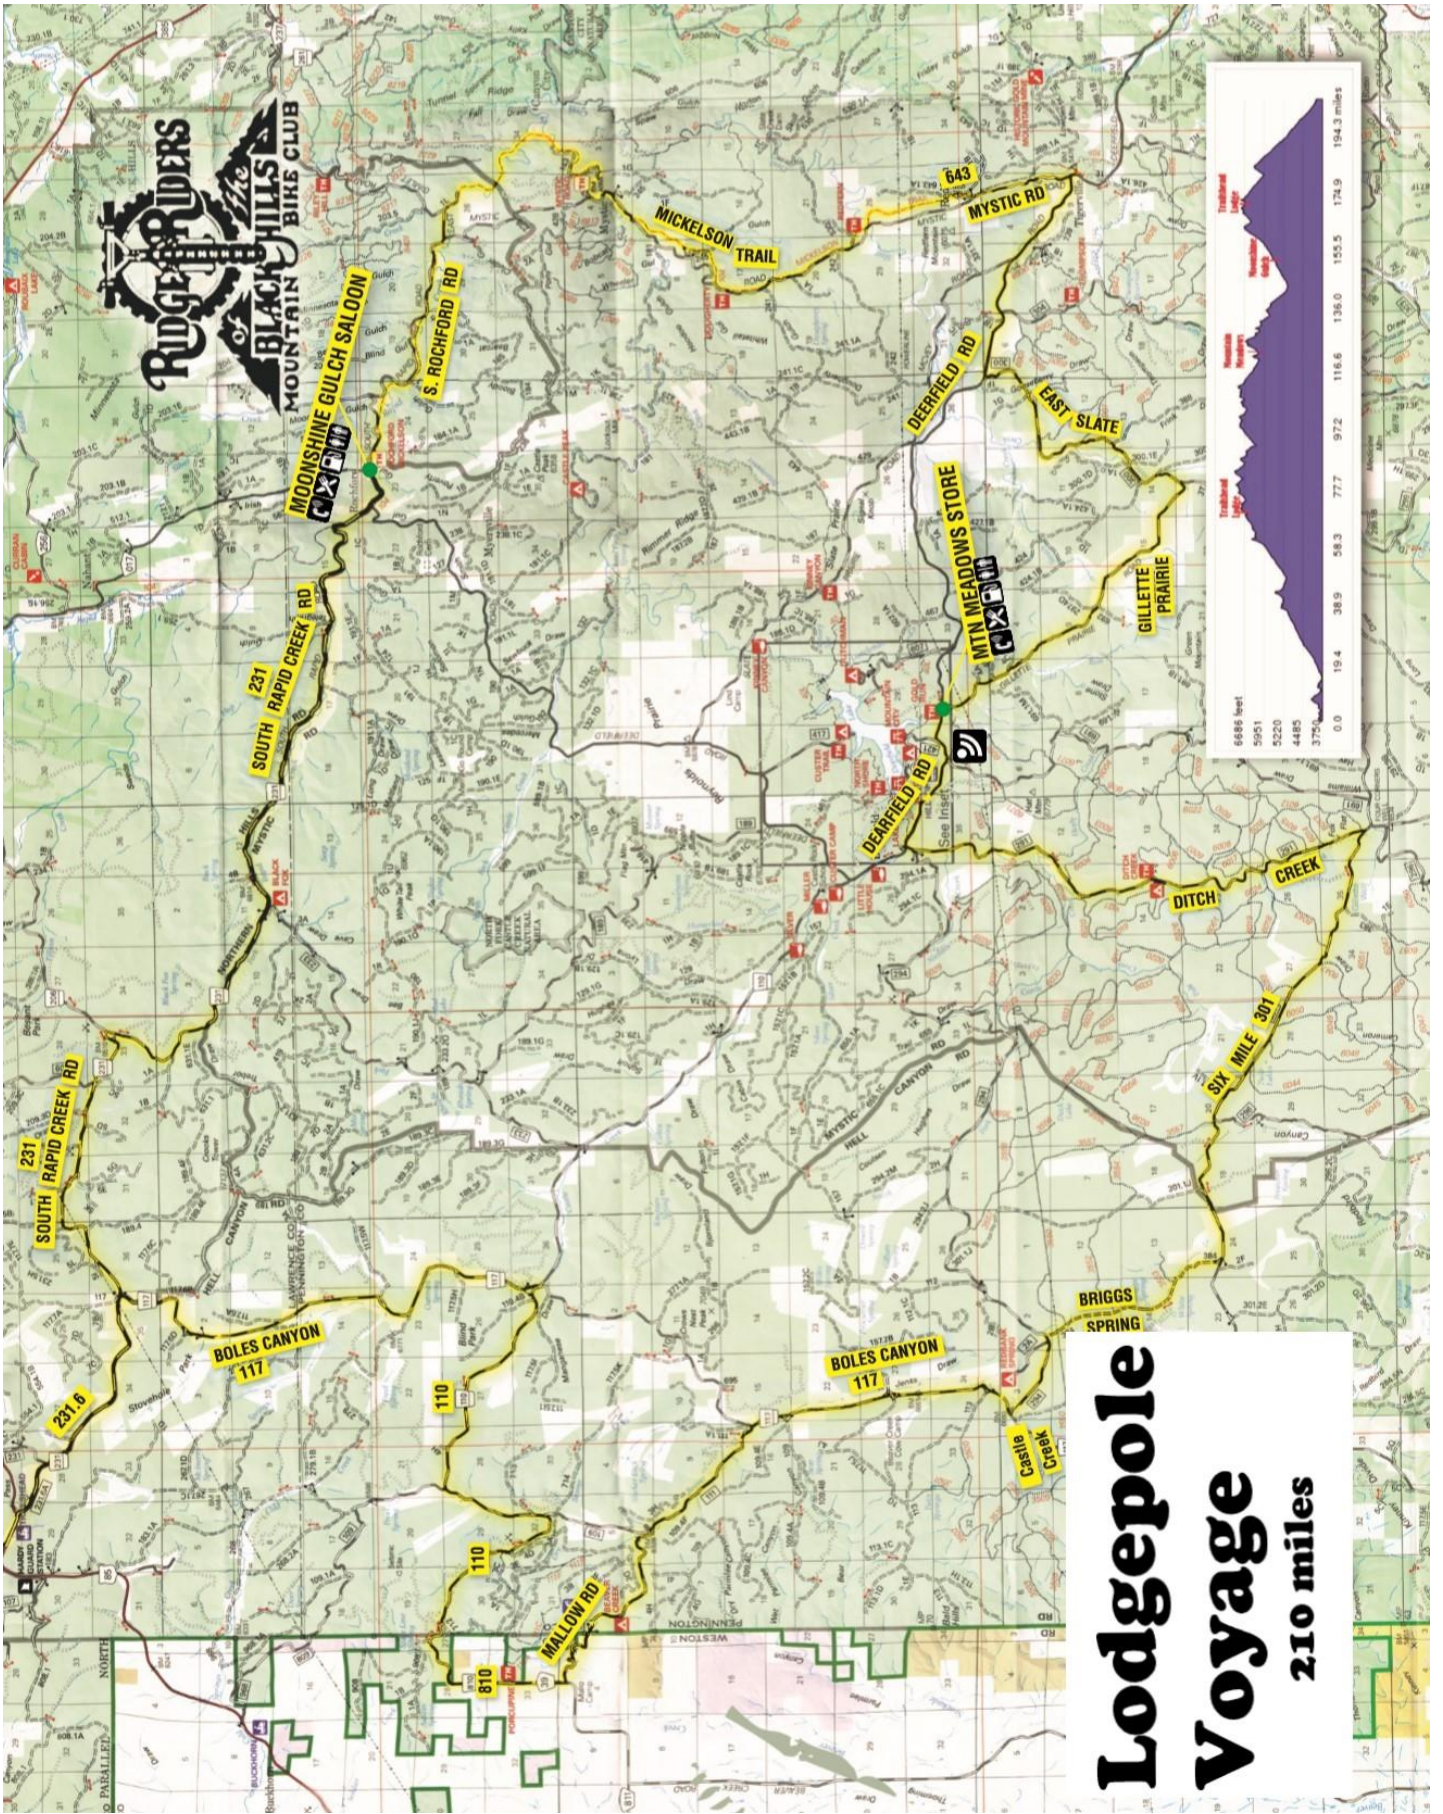

LEGEND

- Restrooms
- Food
- Fuel
- Cell Signal
- Phone
- Bail Out Points
- Mother Lode Route
- Tinton Road
- Aid Station
- Checkpoint

**Lodgepole
Voyage**
210 miles

Lodgepole Voyage

210 miles