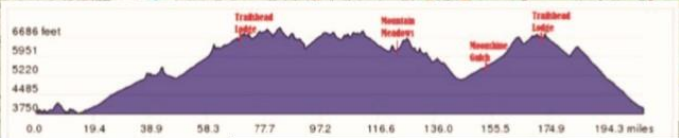

LEGEND

- Restrooms
- Food
- Fuel
- Cell Signal
- Phone
- Bail Out Points
- Mother Lode Route
- Tinton Road
- Aid Station
- Checkpoint

**Lodgepole
Voyage**
210 miles

Lodgepole Voyage

210 miles